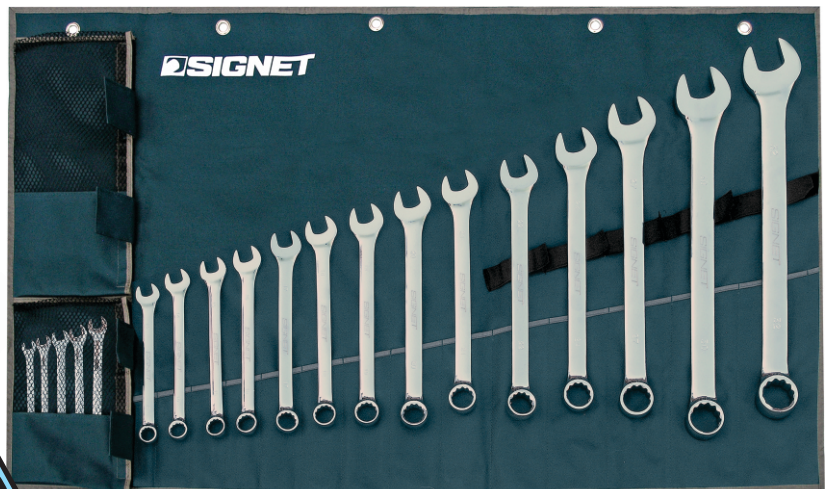

\$39⁵²

19 PIECE METRIC COMBINATION WRENCH SET

\$260⁰²

SAVE 45%

30719 Sugg Retail \$474.42
 8-22, 24, 27, 30, 32mm

Multi-Function Heavy Duty Pouch

* UP TO 32MM

25' CHROME TAPE MEASURE

**SAE
MARKINGS
ONLY**

**ULTRA
SMOOTH
RECOIL**

\$16⁵⁷

**SAVE
38%**

75126 - 25'x 1"
Sugg Retail \$26.67

13 PIECE PUNCH & CHISEL SET

**SAVE
52%**

60390
Sugg Retail \$189.24
5 - Flat Chisels
4 - Pin Punches
3 - Taper Punches
1 - Centre Punch