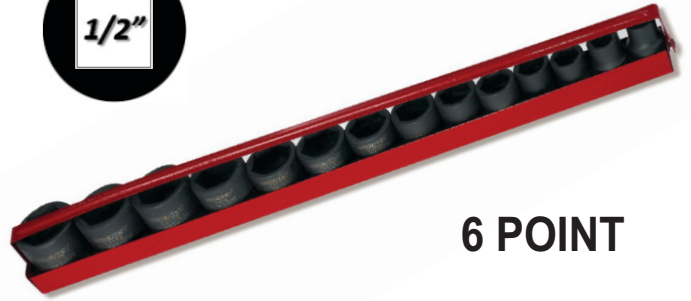

\$114⁵¹

8" ADJUSTABLE WRENCH

Forged Chrome Vanadium Steel
Rust Resistant Satin Chrome Finish

**SAVE
45%**

\$16³⁷

70108 Sugg Retail \$29.85

14 PIECE 1/2" DRIVE SAE IMPACT SOCKET SET

6 POINT

**SAVE
42%**

\$87¹⁴

23146 Sugg Retail \$149.05
3/8" to 1-1/4", CrMo

14 PIECE 1/2" DRIVE METRIC IMPACT SOCKET SET

6 POINT

**SAVE
42%**

\$81⁰⁰

23192 Sugg Retail \$138.57
10, 11, 12, 13, 14, 15, 16, 17, 19, 21, 22, 24, 26, 27mm
CrMo