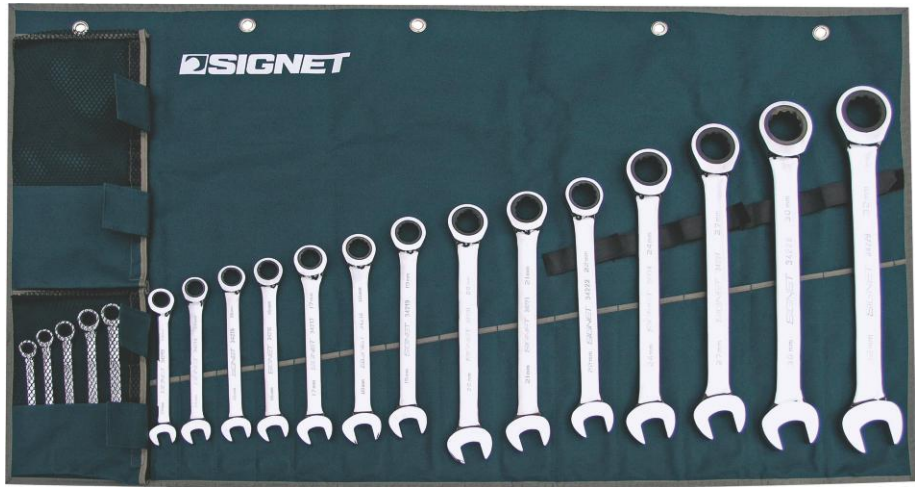

19 PIECE METRIC RATCHET WRENCH SET

ANSI

LARGE SIZES
UP TO 32MM

SAVE
38%

$515⁶³

SIGNET WRENCH
COMMERCIAL/INDUSTRIAL

34279 Sugg Retail $830.11
8, 9, 10, 11, 12, 13, 14, 15, 16, 17, 18,
19, 20, 21, 22, 24, 27, 30, 32mm